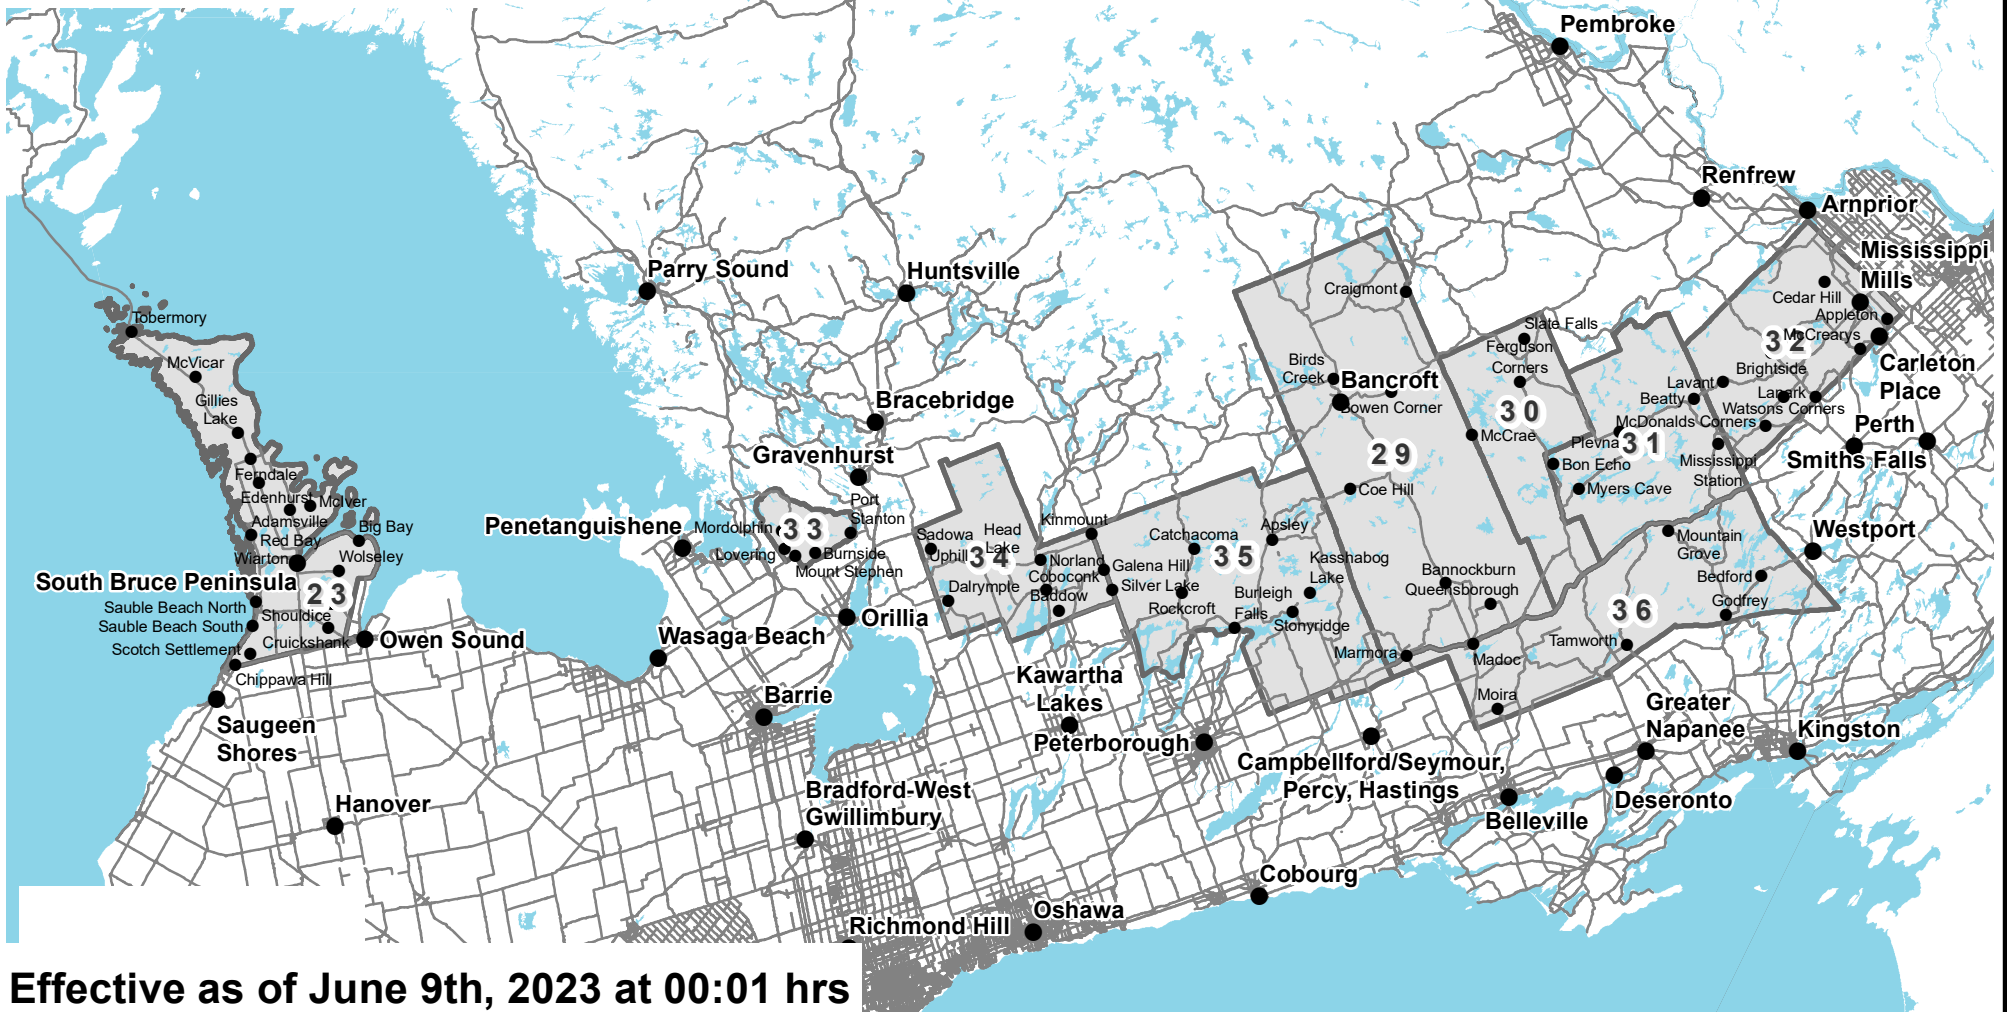

Restricted Fire Zone

(Zones 23, 29, 30, 31, 32, 33, 34, 35 and 36)

RFZO 2023-03

Effective as of June 9th, 2023 at 00:01 hrs

This map should not be relied on as a precise indicator of routes or locations, nor as a guide to navigation. The Ontario Ministry of Natural Resources and Forestry (MNR) shall not be liable in any way for the use of, or reliance upon, this map or any information on this map.

1:1,874,370

- Cities
- Communities
- ▭ Restricted Fire Zone