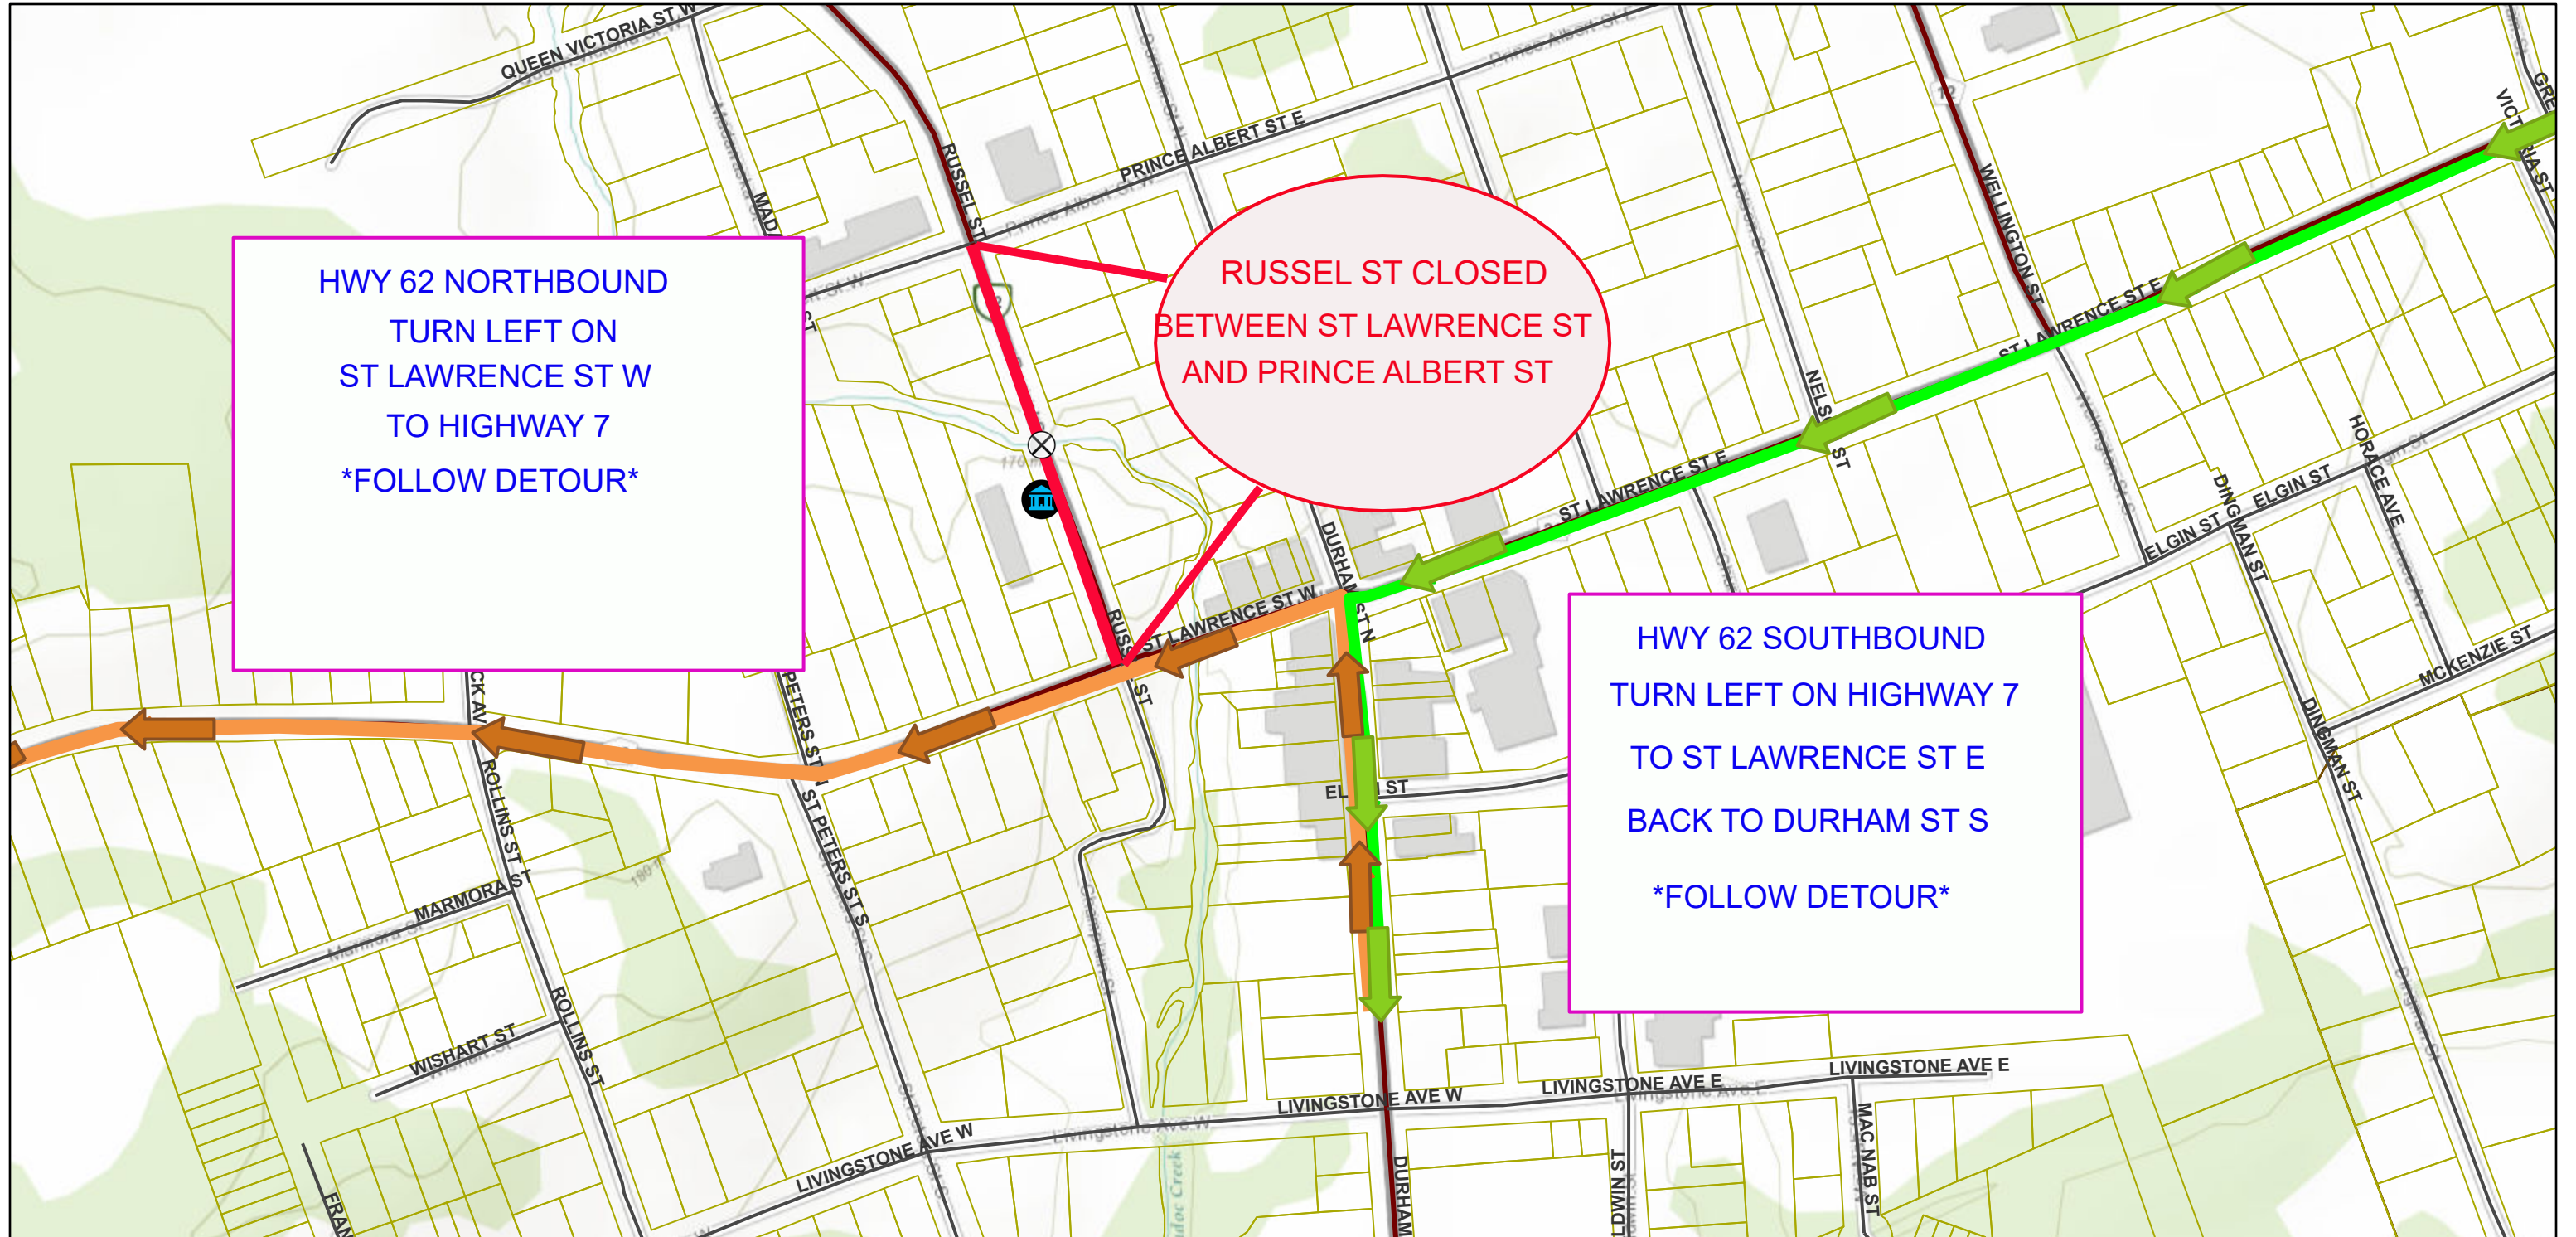

# RUSSEL ST FULL CLOSURE

2024-06-27, 11:09:17 a.m.

Hastings County, Province of Ontario, Ontario MNR, Esri Canada, Esri, HERE, Garmin, INCREMENT P, USGS, EPA, USDA, AAFC, NRCan